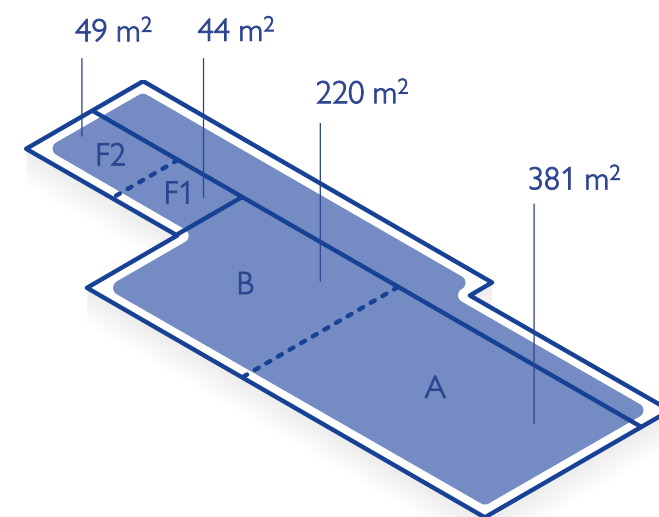

Venue is located just few meters from the hotel and provides a passage between two buildings.

CONFERENCE CENTER

LEVEL 0

CONFERENCE CENTER

LEVEL 1

ROOM / SPACE	AREA m ²	THEATER	SCHOOL	BALL (10 people round tables)	U-SHAPE	BOARDROOM	COCTAIL
LEVEL 0							
ATRIUM BALLROOM FOYER	385	/	/	/	/	/	/
ATRIUM BALLROOM A+B+C+D	658	750	420	400	/	/	1000
ATRIUM BALLROOM B+C+D	499	600	240	300	/	/	800
ATRIUM BALLROOM A+B+C	414	500	240	280	/	/	700
ATRIUM BALLROOM D	244	260	120	150	/	/	400
ATRIUM BALLROOM A	159	200	98	70	76	/	250
ATRIUM BALLROOM B	106	150	56	190	44	/	200
ATRIUM BALLROOM C	149	180	84		76	/	250
GROTTO MEETING ROOM	50	40	28	/	24	20	50
LEVEL I							
CORNER FOYER	42	/	/	/	/	/	/
GLORIETTA MEETING ROOM A+B	55	50	30	/	22	28	50
GLORIETTA MEETING ROOM A	28	30	10	/	14	20	30
GLORIETTA MEETING ROOM B	27	30	10	/	14	20	30
CORNER BOARDROOM	43	/	/	/	/	10	/
PRIVATE DINING ROOM A+B	126	/	/	50	50	/	RESTAURANT 66
PRIVATE DINING ROOM A	74	/	/	30	26	/	RESTAURANT 40
PRIVATE DINING ROOM B	53	/	/	20	20	/	RESTAURANT 27
GRAND PAVILLON MUSIC & MEETINGS							
GRAND PAVILLON A+B+FI+F2	694	/	/	/	/	/	1000
GRAND PAVILLON A+B	601	700	560	320	128	/	800
GRAND PAVILLON A	381	450	336	200	84	/	600
GRAND PAVILLON B	220	220	168	120	70	/	400
GRAND PAVILLON FI+F2	93	/	/	/	/	/	100
GRAND PAVILLON FI	44	/	/	/	/	/	50
GRAND PAVILLON F2	49	/	/	/	/	/	50
YOGA & SAUNA HOUSE							
YOGA House	95,5	120	72	60	36	44	100