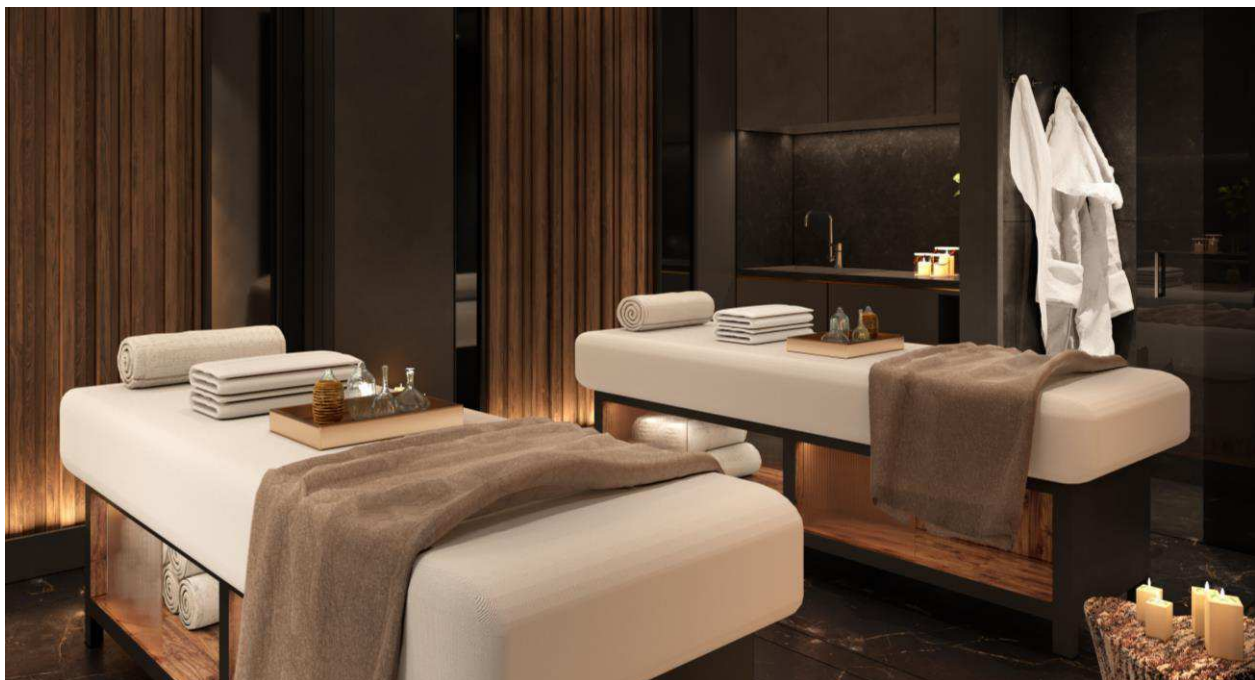

Sauna House - for 35 people, external building

YOGA & SAUNA HOUSE

SPA & WELLNESS

12 SPA
treatment
rooms

Sauna complex with
tepidarium, mud bath,
steam room, finish
sauna, herbal sauna

2 indoor and 2
outdoor jacuzzi
baths

Manicure
and pedicure

Express face beauty
treatments

Hairdresser

EXPRESS BEAUTY TREATMENT

RESTAURANT

Hotel's inspiring restaurant provides the slow food philosophy, where cuisine is based on the local products, vegetables and herbs of its own tillage from the hotel garden.