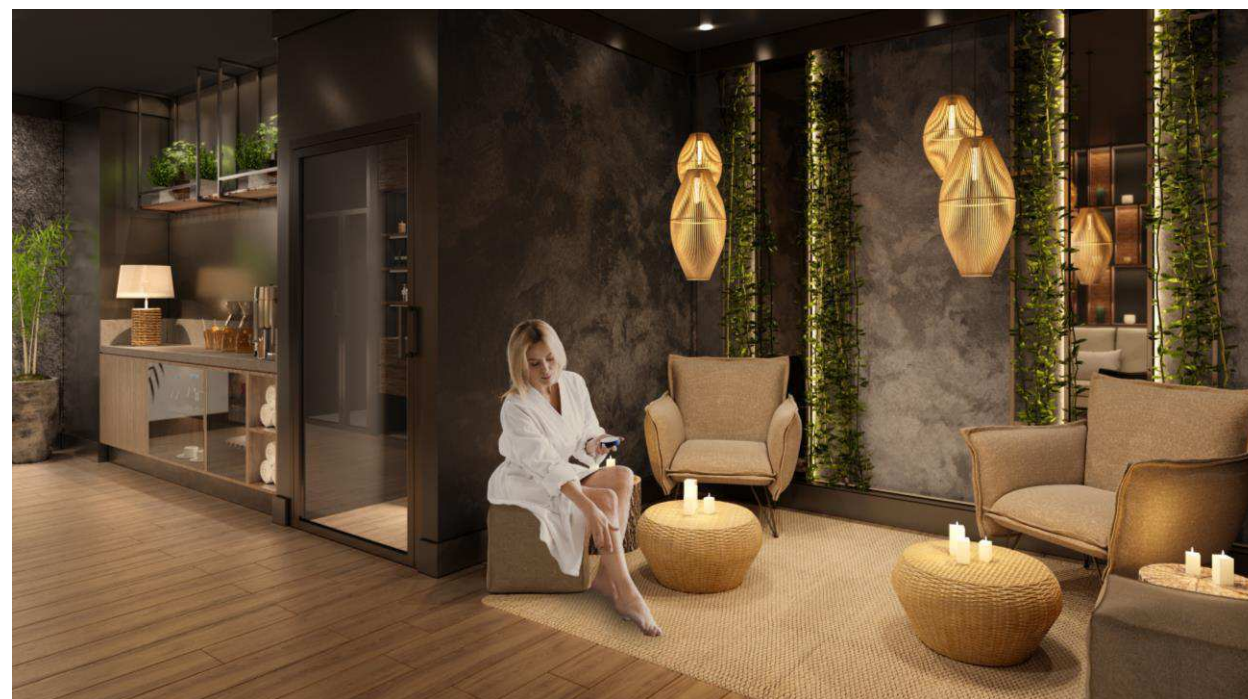

Sauna House - for 35 people, external building

YOGA & SAUNA HOUSE

SPA & WELLNESS

12 SPA
treatment
rooms

Sauna complex with
tepidarium, mud bath,
steam room, finish
sauna, herbal sauna

2 indoor and 2
outdoor jacuzzi
baths