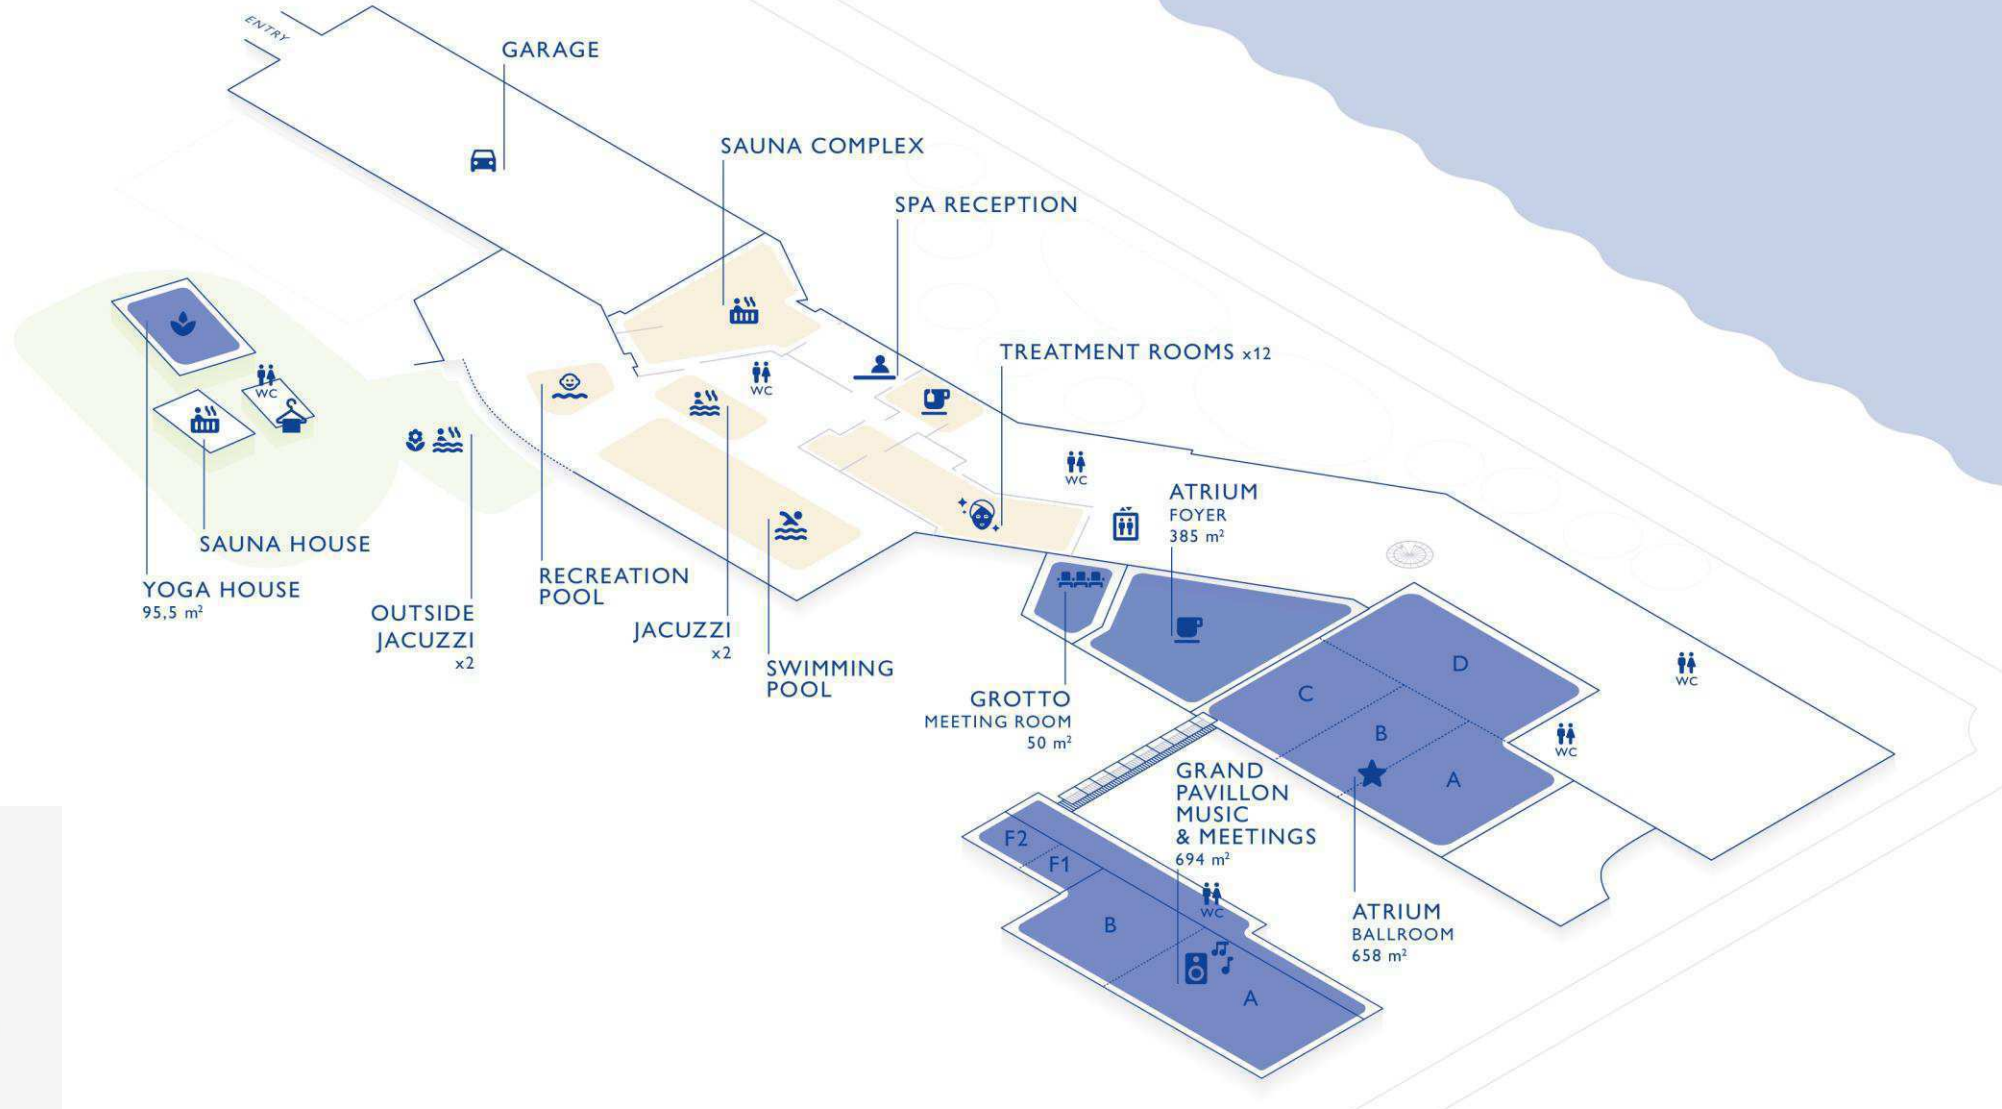

As 694 m² of the external event space is the part of the conference center for the meetings up to 1000 people.

Grand Pavillon Music & Meetings has 4 separate event rooms with ability to split and merge the space, as well as many possibilities of set up for every form of event.

Venue is located just few meters from the hotel and provides a passage between two buildings.

CONFERENCE CENTER

LEVEL 0

CONFERENCE CENTER

LEVEL 1

ROOM / SPACE	AREA m ²	THEATER	SCHOOL	BALL (10 people round tables)	U-SHAPE	BOARDROOM	COCTAIL
LEVEL 0							
ATRIUM BALLROOM FOYER	385	/	/	/	/	/	/
ATRIUM BALLROOM A+B+C+D	658	750	420	400	/	/	1000
ATRIUM BALLROOM B+C+D	499	600	240	300	/	/	800
ATRIUM BALLROOM A+B+C	414	500	240	280	/	/	700
ATRIUM BALLROOM D	244	260	120	150	/	/	400
ATRIUM BALLROOM A	159	200	98	70	76	/	250
ATRIUM BALLROOM B	106	150	56	190	44	/	200
ATRIUM BALLROOM C	149	180	84		76	/	250
GROTTO MEETING ROOM	50	40	28	/	24	20	50
LEVEL I							
CORNER FOYER	42	/	/	/	/	/	/
GLORIETTA MEETING ROOM A+B	55	50	30	/	22	28	50
GLORIETTA MEETING ROOM A	28	30	10	/	14	20	30
GLORIETTA MEETING ROOM B	27	30	10	/	14	20	30
CORNER BOARDROOM	43	/	/	/	/	10	/
PRIVATE DINING ROOM A+B	126	/	/	50	50	/	RESTAURANT 66
PRIVATE DINING ROOM A	74	/	/	30	26	/	RESTAURANT 40
PRIVATE DINING ROOM B	53	/	/	20	20	/	RESTAURANT 27
GRAND PAVILLON MUSIC & MEETINGS							
GRAND PAVILLON A+B+FI+F2	694	/	/	/	/	/	1000
GRAND PAVILLON A+B	601	700	560	320	128	/	800
GRAND PAVILLON A	381	450	336	200	84	/	600
GRAND PAVILLON B	220	220	168	120	70	/	400
GRAND PAVILLON FI+F2	93	/	/	/	/	/	100
GRAND PAVILLON FI	44	/	/	/	/	/	50
GRAND PAVILLON F2	49	/	/	/	/	/	50
YOGA & SAUNA HOUSE							
YOGA House	95,5	120	72	60	36	44	100

Sauna House - for 35 people, external building

YOGA & SAUNA HOUSE

SPA & WELLNESS

12 SPA
treatment
rooms

Sauna complex with
tepidarium, mud bath,
steam room, finish
sauna, herbal sauna

2 indoor and 2
outdoor jacuzzi
baths