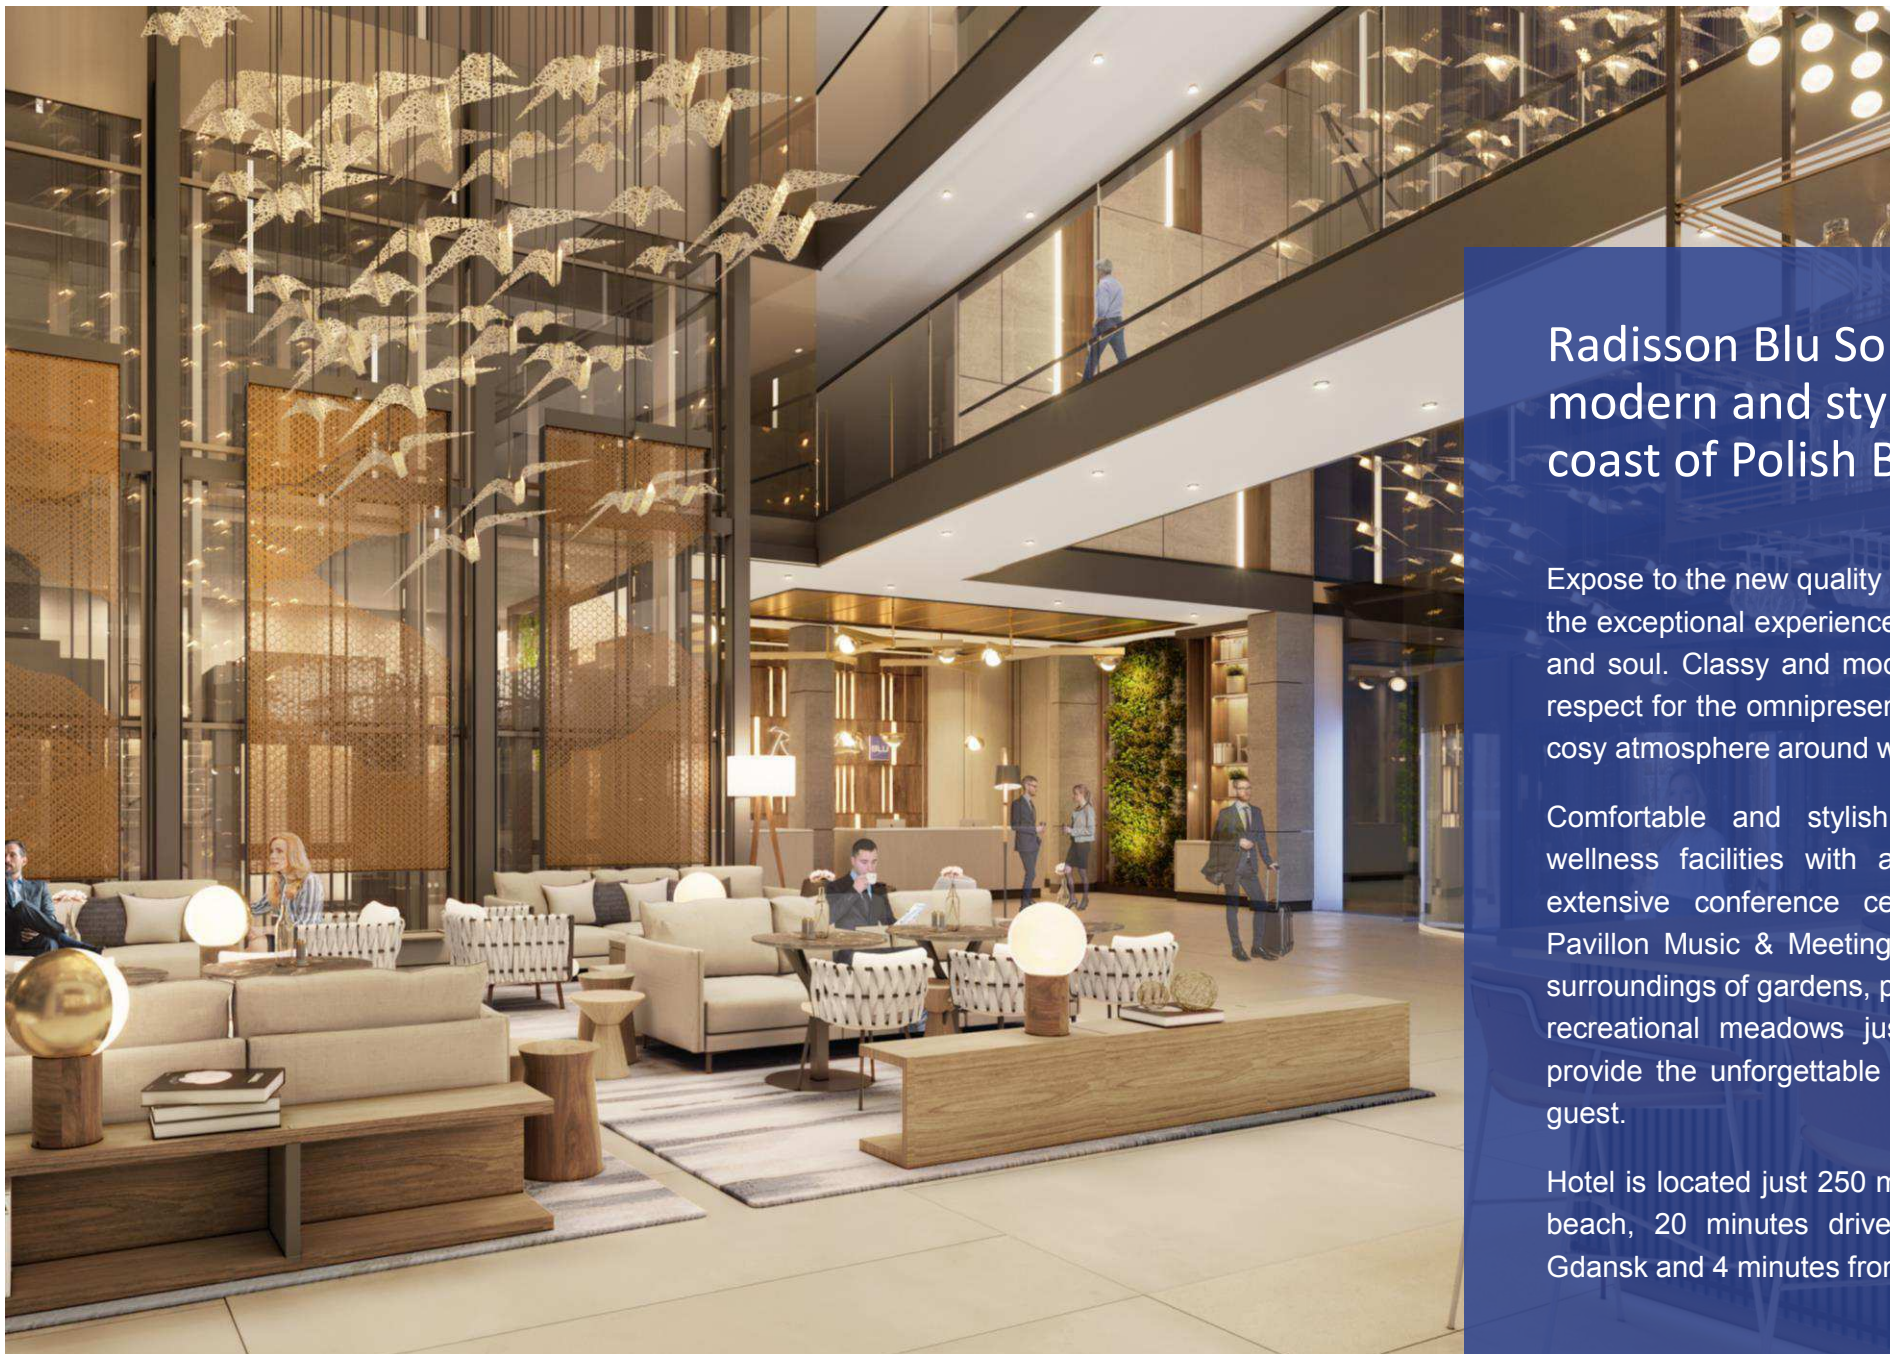

Radisson Blu Sopot is a unique, modern and stylish hotel on the coast of Polish Baltic Riviera.

Expose to the new quality of rest and business and try the exceptional experience of feast for the mind, body and soul. Classy and modern design brings together respect for the omnipresent nature and will create the cosy atmosphere around with a hint of chic.