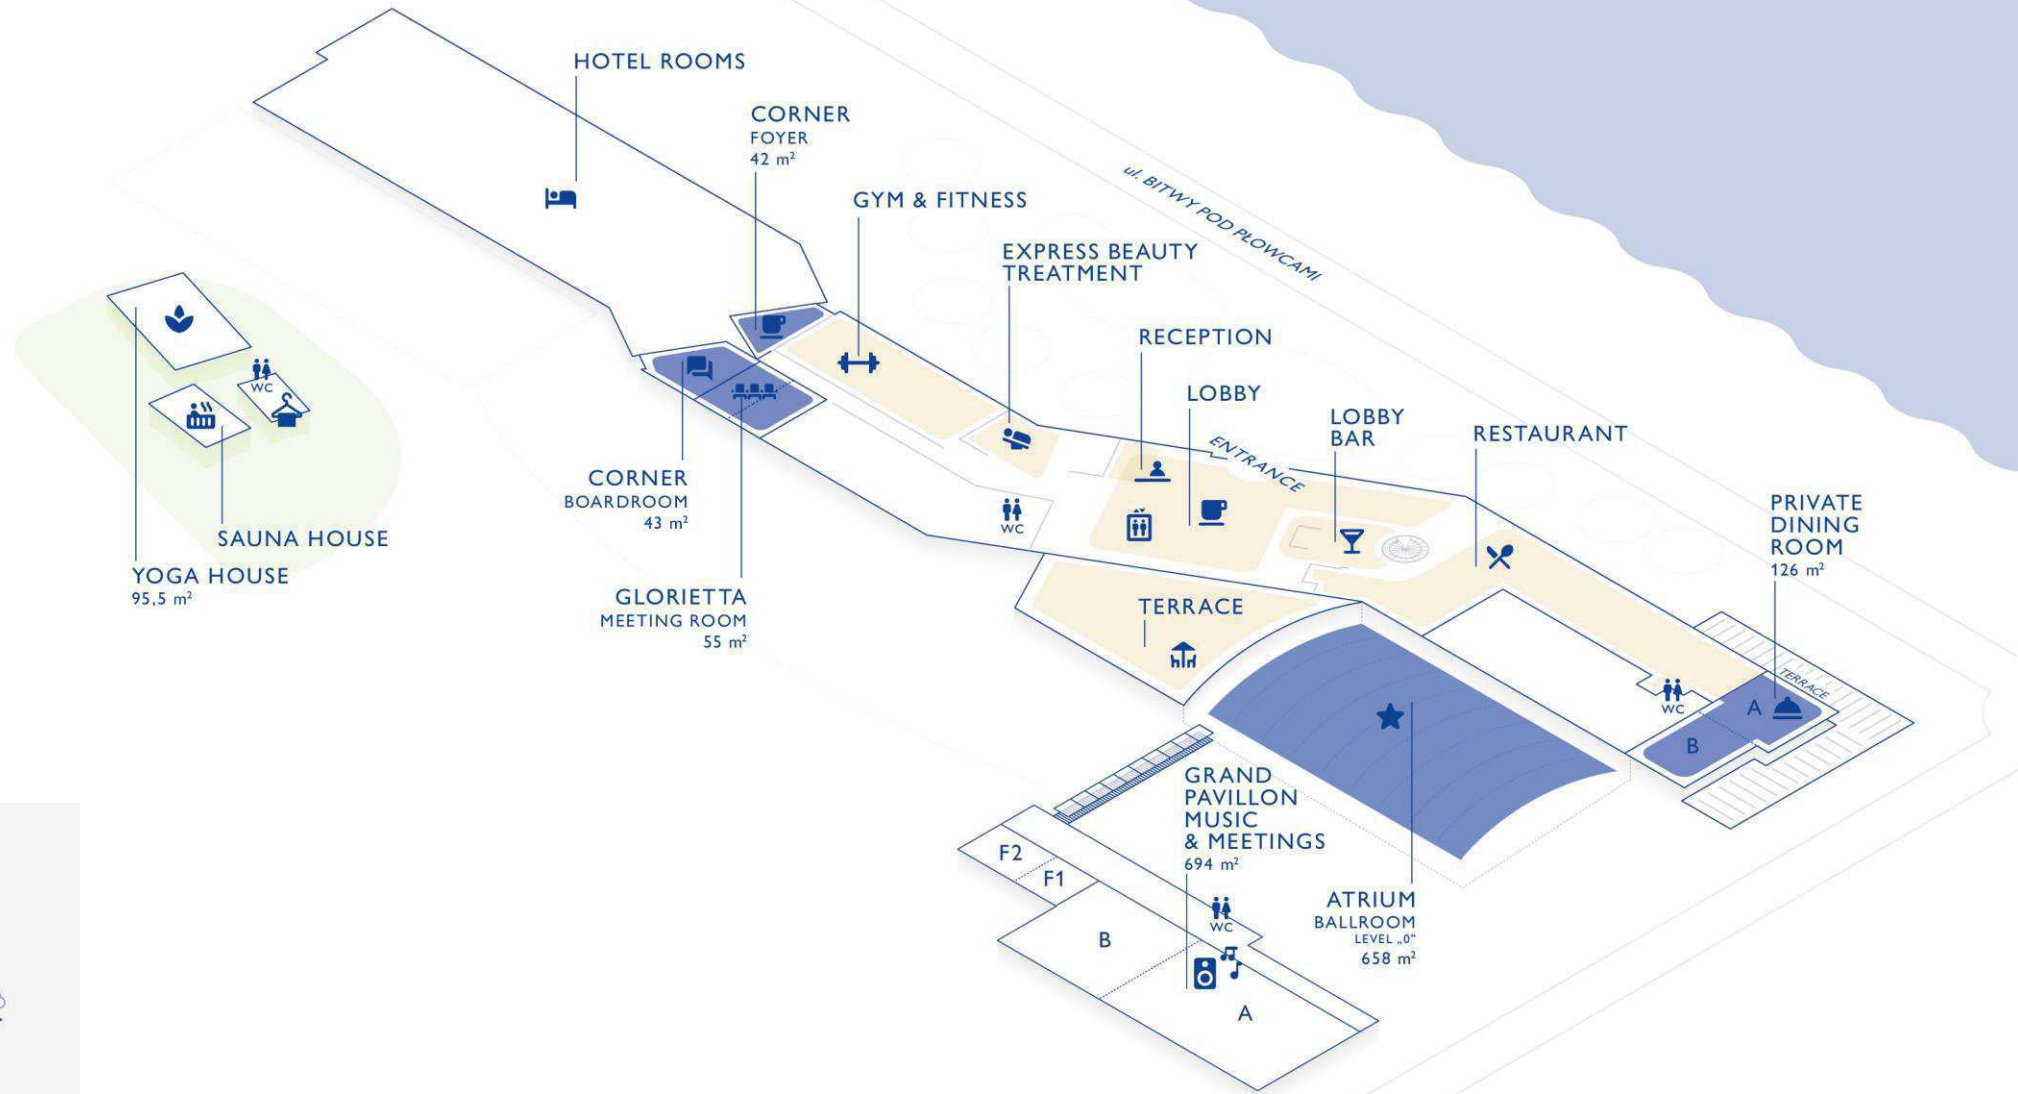

Venue is located just few meters from the hotel and provides a passage between two buildings.

CONFERENCE CENTER

LEVEL 0

CONFERENCE CENTER

LEVEL 1

ROOM / SPACE	AREA m ²	THEATER	SCHOOL	BALL (10 people round tables)	U-SHAPE	BOARDROOM	COCTAIL
LEVEL 0							
ATRIUM BALLROOM FOYER	385	/	/	/	/	/	/
ATRIUM BALLROOM A+B+C+D	658	750	420	400	/	/	1000
ATRIUM BALLROOM B+C+D	499	600	240	300	/	/	800
ATRIUM BALLROOM A+B+C	414	500	240	280	/	/	700
ATRIUM BALLROOM D	244	260	120	150	/	/	400
ATRIUM BALLROOM A	159	200	98	70	76	/	250
ATRIUM BALLROOM B	106	150	56	190	44	/	200
ATRIUM BALLROOM C	149	180	84		76	/	250
GROTTO MEETING ROOM	50	40	28	/	24	20	50
LEVEL I							
CORNER FOYER	42	/	/	/	/	/	/
GLORIETTA MEETING ROOM A+B	55	50	30	/	22	28	50
GLORIETTA MEETING ROOM A	28	30	10	/	14	20	30
GLORIETTA MEETING ROOM B	27	30	10	/	14	20	30
CORNER BOARDROOM	43	/	/	/	/	10	/
PRIVATE DINING ROOM A+B	126	/	/	50	50	/	RESTAURANT 66
PRIVATE DINING ROOM A	74	/	/	30	26	/	RESTAURANT 40
PRIVATE DINING ROOM B	53	/	/	20	20	/	RESTAURANT 27
GRAND PAVILLON MUSIC & MEETINGS							
GRAND PAVILLON A+B+FI+F2	694	/	/	/	/	/	1000
GRAND PAVILLON A+B	601	700	560	320	128	/	800
GRAND PAVILLON A	381	450	336	200	84	/	600
GRAND PAVILLON B	220	220	168	120	70	/	400
GRAND PAVILLON FI+F2	93	/	/	/	/	/	100
GRAND PAVILLON FI	44	/	/	/	/	/	50
GRAND PAVILLON F2	49	/	/	/	/	/	50
YOGA & SAUNA HOUSE							
YOGA House	95,5	120	72	60	36	44	100

CAPACITIES

Capacities of conference rooms and event spaces in various settings

SPORT FACILITIES

25-meter indoor swimming pool

Recreational indoor pool

Gym & fitness equipped with Technogym

Yoga House - external building

Sauna House - for 35 people, external building

YOGA & SAUNA HOUSE

SPA & WELLNESS

12 SPA
treatment
rooms

Sauna complex with
tepidarium, mud bath,
steam room, finish
sauna, herbal sauna

2 indoor and 2
outdoor jacuzzi
baths